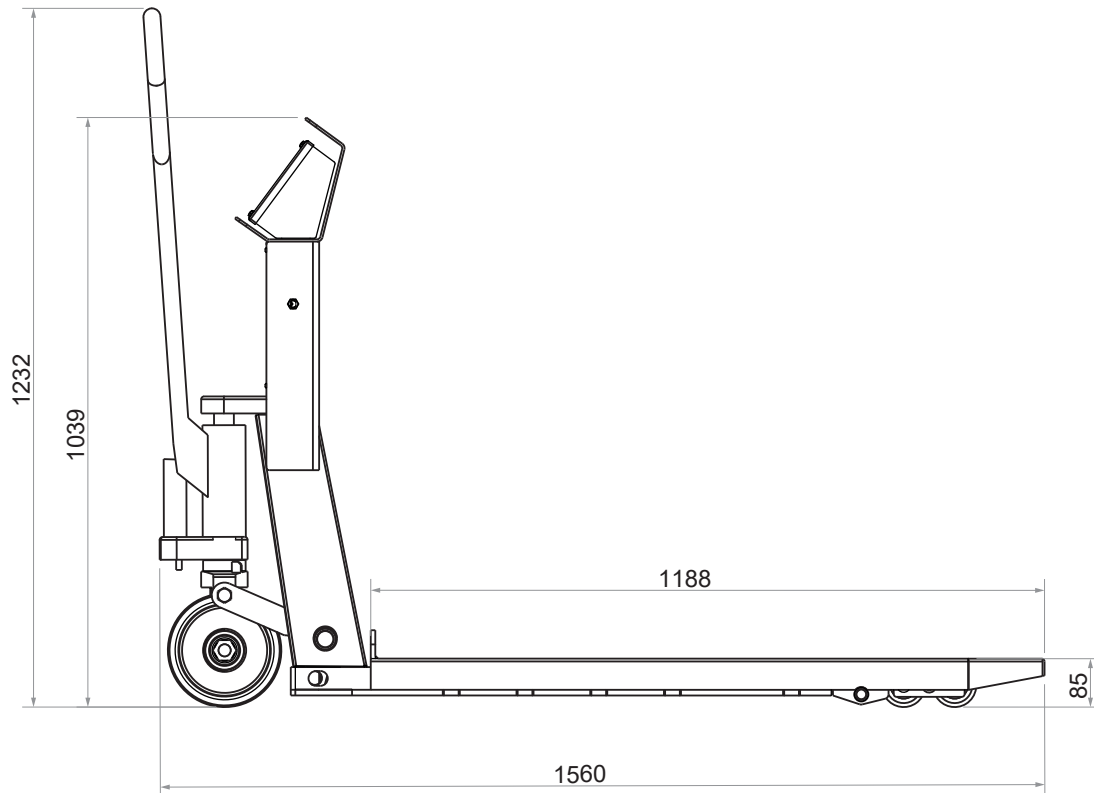

TPWI-PRO EX2GD

dimensions in mm